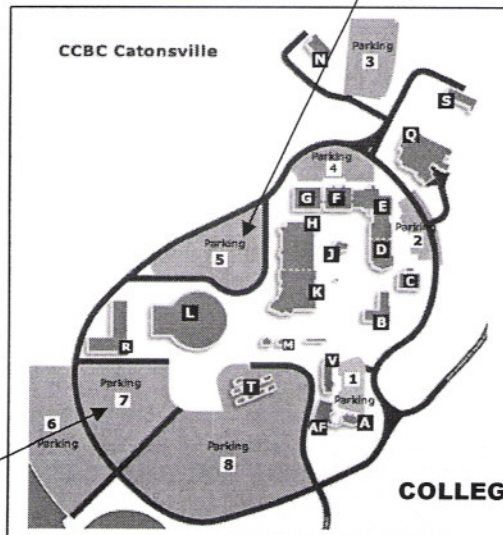

CCBC Women's EXPO

AT CATONSVILLE

MAP TO EXPO

March 8 & 9, 2008 10 am - 5 pm CCBC-Catonsville Gym

- Follow signs to CCBC Women's Expo, from college entrance to Gym (large round domed building)
- Use parking lot #5 for Friday to drop off your exhibitor booth
- All exhibitors must check-in FIRST before bringing in products to Gym floor
- Check-in Fri. Mar. 7, 5 pm-7 pm - no deliveries accepted after 8 pm
- Unload and remove your vehicle promptly from ramp area to the parking lot
- We encourage you to bring a hand cart if needed
- All exhibitors are requested to park in parking lot #7 during the days of the event and use the Exhibitor Only Entrance to the Gym.

CCBC WOMEN'S EXPO
CCBC - Gym
FOLLOW SIGNS TO
PARKING LOT #5
EXHIBITOR UNLOADING
ONLY FRIDAY NIGHT

EXHIBITOR PARKING LOT #7 FOR
THE DAYS OF THE EVENT

COLLEGE ENTRANCE