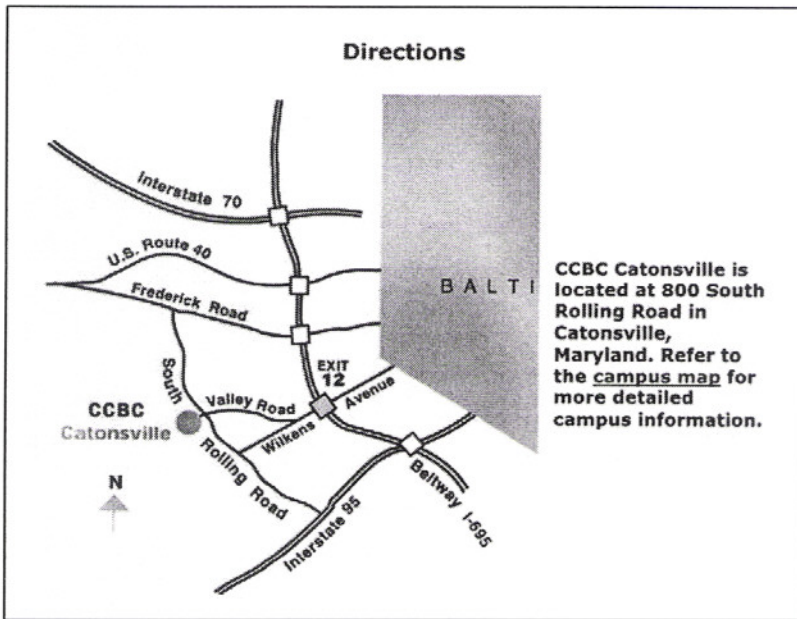

CCBC Women's EXPO

AT CATONSVILLE

MAP TO EXPO

March 8 & 9, 2008 10 am - 5 pm CCBC-Catonsville Gym

- Follow signs to CCBC Women's Expo, from college entrance to Gym (large round domed building)
- Use parking lot #5 for Friday to drop off your exhibitor booth
- All exhibitors must check-in FIRST before bringing in products to Gym floor
- Check-in Fri. Mar. 7, 5 pm-7 pm - no deliveries accepted after 8 pm
- Unload and remove your vehicle promptly from ramp area to the parking lot
- We encourage you to bring a hand cart if needed
- All exhibitors are requested to park in parking lot #7 during the days of the event and use the Exhibitor Only Entrance to the Gym.

CCBC WOMEN'S EXPO
CCBC - Gym
FOLLOW SIGNS TO
PARKING LOT #5
EXHIBITOR UNLOADING
ONLY FRIDAY NIGHT

EXHIBITOR PARKING LOT #7 FOR
THE DAYS OF THE EVENT

COLLEGE ENTRANCE